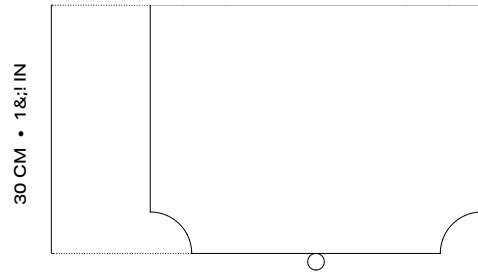

## ARCHIVES SIDE TABLE

The Archives side table is defined by clean, balanced lines. Featuring two drawers, one discreetly hidden, it combines refined proportions with an understated, timeless aesthetic.

DETAILS	
MATERIALS	WOOD
FINISHES	OAK, WALNUT
WEIGHT	18 KG
LEAD TIME	12 TO 14 WEEKS
PRODUCTION	FRANCE

ARCHIVES SIDE TABLE

WOOD ESSENCES

NATURAL OAK

BRUSHED BROWN OAK

CERUSED NATURAL OAK

CERUSED BROWN OAK

WALNUT