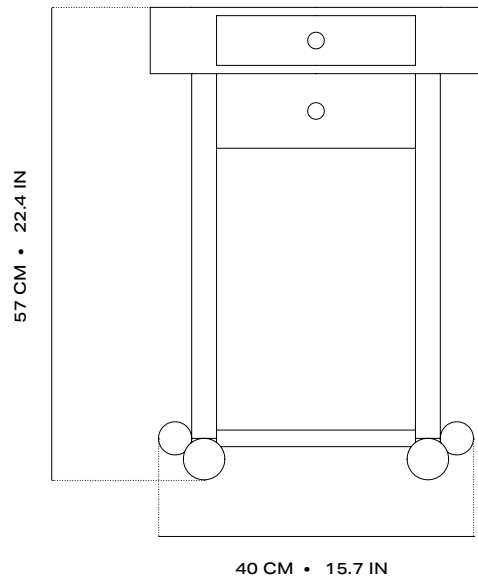

## ARCHIVES SIDE TABLE

The Archives side table is defined by clean, balanced lines. Featuring two drawers, one discreetly hidden, it combines refined proportions with an understated, timeless aesthetic.

DETAILS	
MATERIALS	WOOD
FINISHES	OAK, WALNUT
WEIGHT	18 KG
LEAD TIME	12 TO 14 WEEKS
PRODUCTION	FRANCE

ARCHIVES SIDE TABLE

WOOD ESSENCES

NATURAL OAK

BRUSHED BROWN OAK

CERUSED NATURAL OAK

CERUSED BROWN OAK

WALNUT