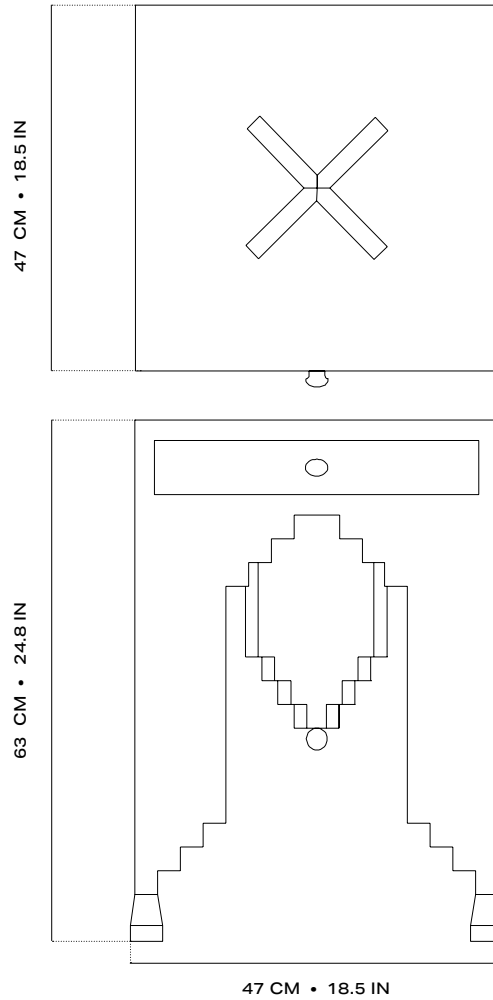

1/2  
OBJECT SHEET

# PALMYRE SIDE TABLE

Crafted from sucupira wood, the Palmyre side table features sculpted lines inspired by Middle Eastern decorative arts. The drawer is adorned with a bronze knob.

DETAILS	
MATERIALS	SUCUPIRA WOOD, BRONZE
WEIGHT	30 KG
LEAD TIME	12 TO 14 WEEKS
PRODUCTION	FRANCE