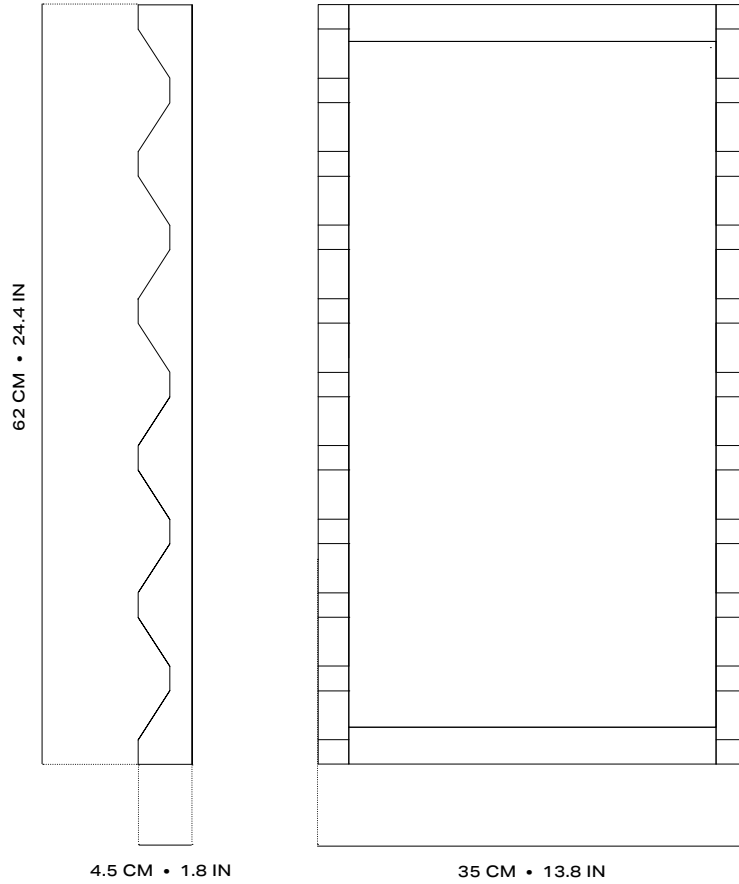

DANTE MIRROR

The Dante frame's reflection in the mirror plays with our perception. The play of relief and reflection recalls the movement of the sea.

DETAILS	
MATERIALS	LACQUERED WOOD
LEAD TIME	8 TO 10 WEEKS
WEIGHT	4 KG
PRODUCTION	LEBANON