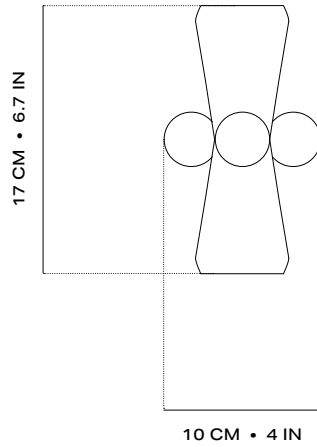

KRONOS CANDLESTICK

The Kronos candlestick in solid walnut draws on French decorative influences. It is crafted in an artisanal workshop in Lebanon.

DETAILS	
MATERIALS	WALNUT
LEAD TIME	6 TO 8 WEEKS
WEIGHT	0.5 KG
PRODUCTION	LEBANON