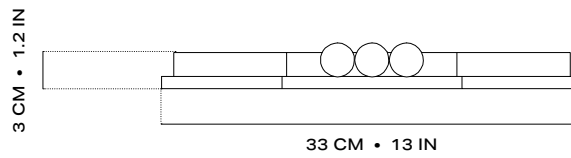

1/1
OBJECT SHEET

OTTO TRAY

The Otto tray takes its octagonal shape and curved lines from the French Art Deco movement. Thanks to the expertise of our Lebanese cabinetmakers, its meticulous marquetry creates a harmonious composition.

DETAILS	
MATERIALS	WALNUT
LEAD TIME	6 TO 8 WEEKS
WEIGHT	2 KG
PRODUCTION	LEBANON