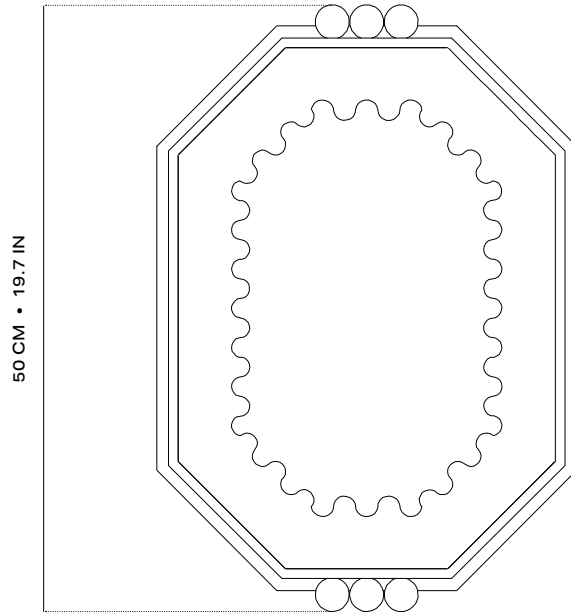

1/1
OBJECT SHEET

OTTO TRAY

The Otto tray takes its octagonal shape and curved lines from the French Art Deco movement. Thanks to the expertise of our Lebanese cabinetmakers, its meticulous marquetry creates a harmonious composition.

DETAILS	
MATERIALS	WALNUT
LEAD TIME	6 TO 8 WEEKS
WEIGHT	2 KG
PRODUCTION	LEBANON