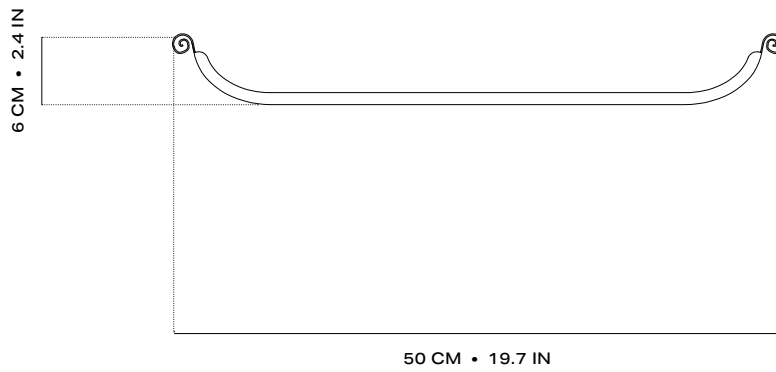

## SISSI TRAY

The Sissi tray in palm wood veneer and hammered metal is handcrafted in a workshop in Lebanon.

DETAILS	
MATERIALS	PALM WOOD VENEER, HAMMERED BRONZE
LEAD TIME	6 TO 8 WEEKS
WEIGHT	2 KG
PRODUCTION	LEBANON